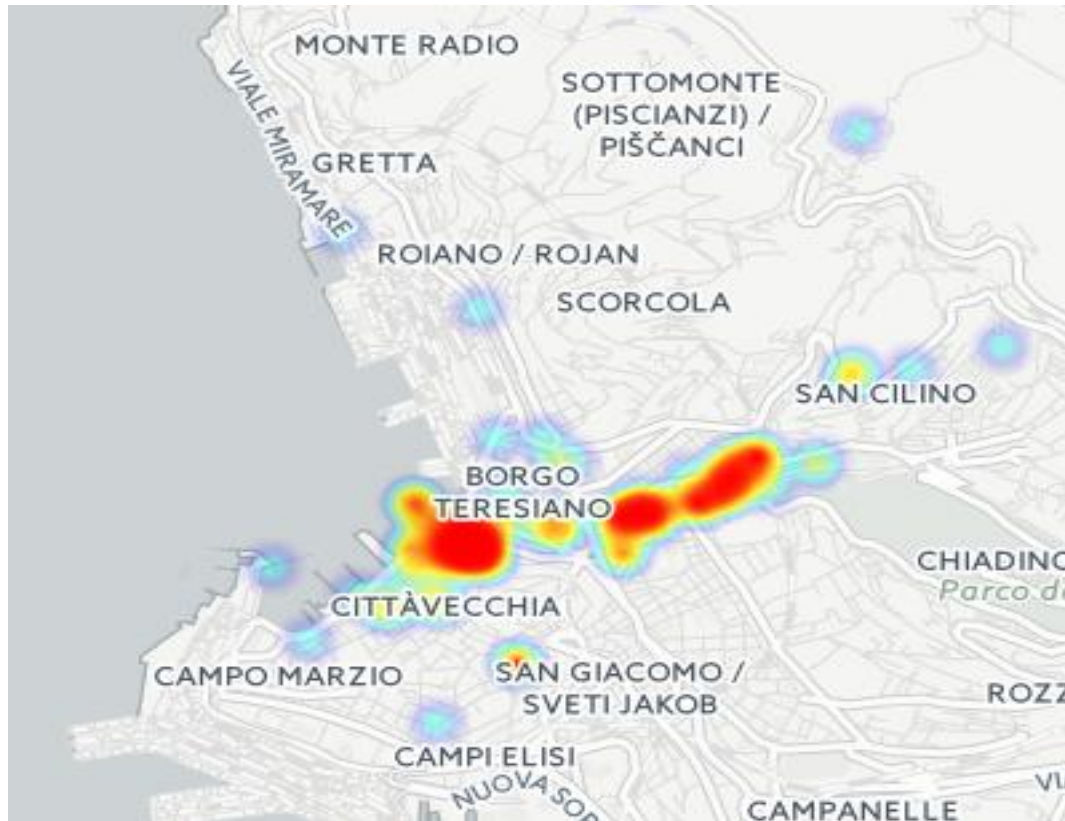

Windows taskbar: Start button, File Explorer, Chrome, Office applications (Word, PowerPoint, PDF), System tray: IT, 14:12, 10/11/2015

Wi-fi coverage

Users reported red dots indicating availability of free wi-fi

Bars and restaurants offering free wi-fi

Density Analysis and Heatmaps

Data are concentrated in some parts of the center of the city:

- Piazza Unità d'Italia
- (City centre)
- Viale XX Settembre
- (Students area!)